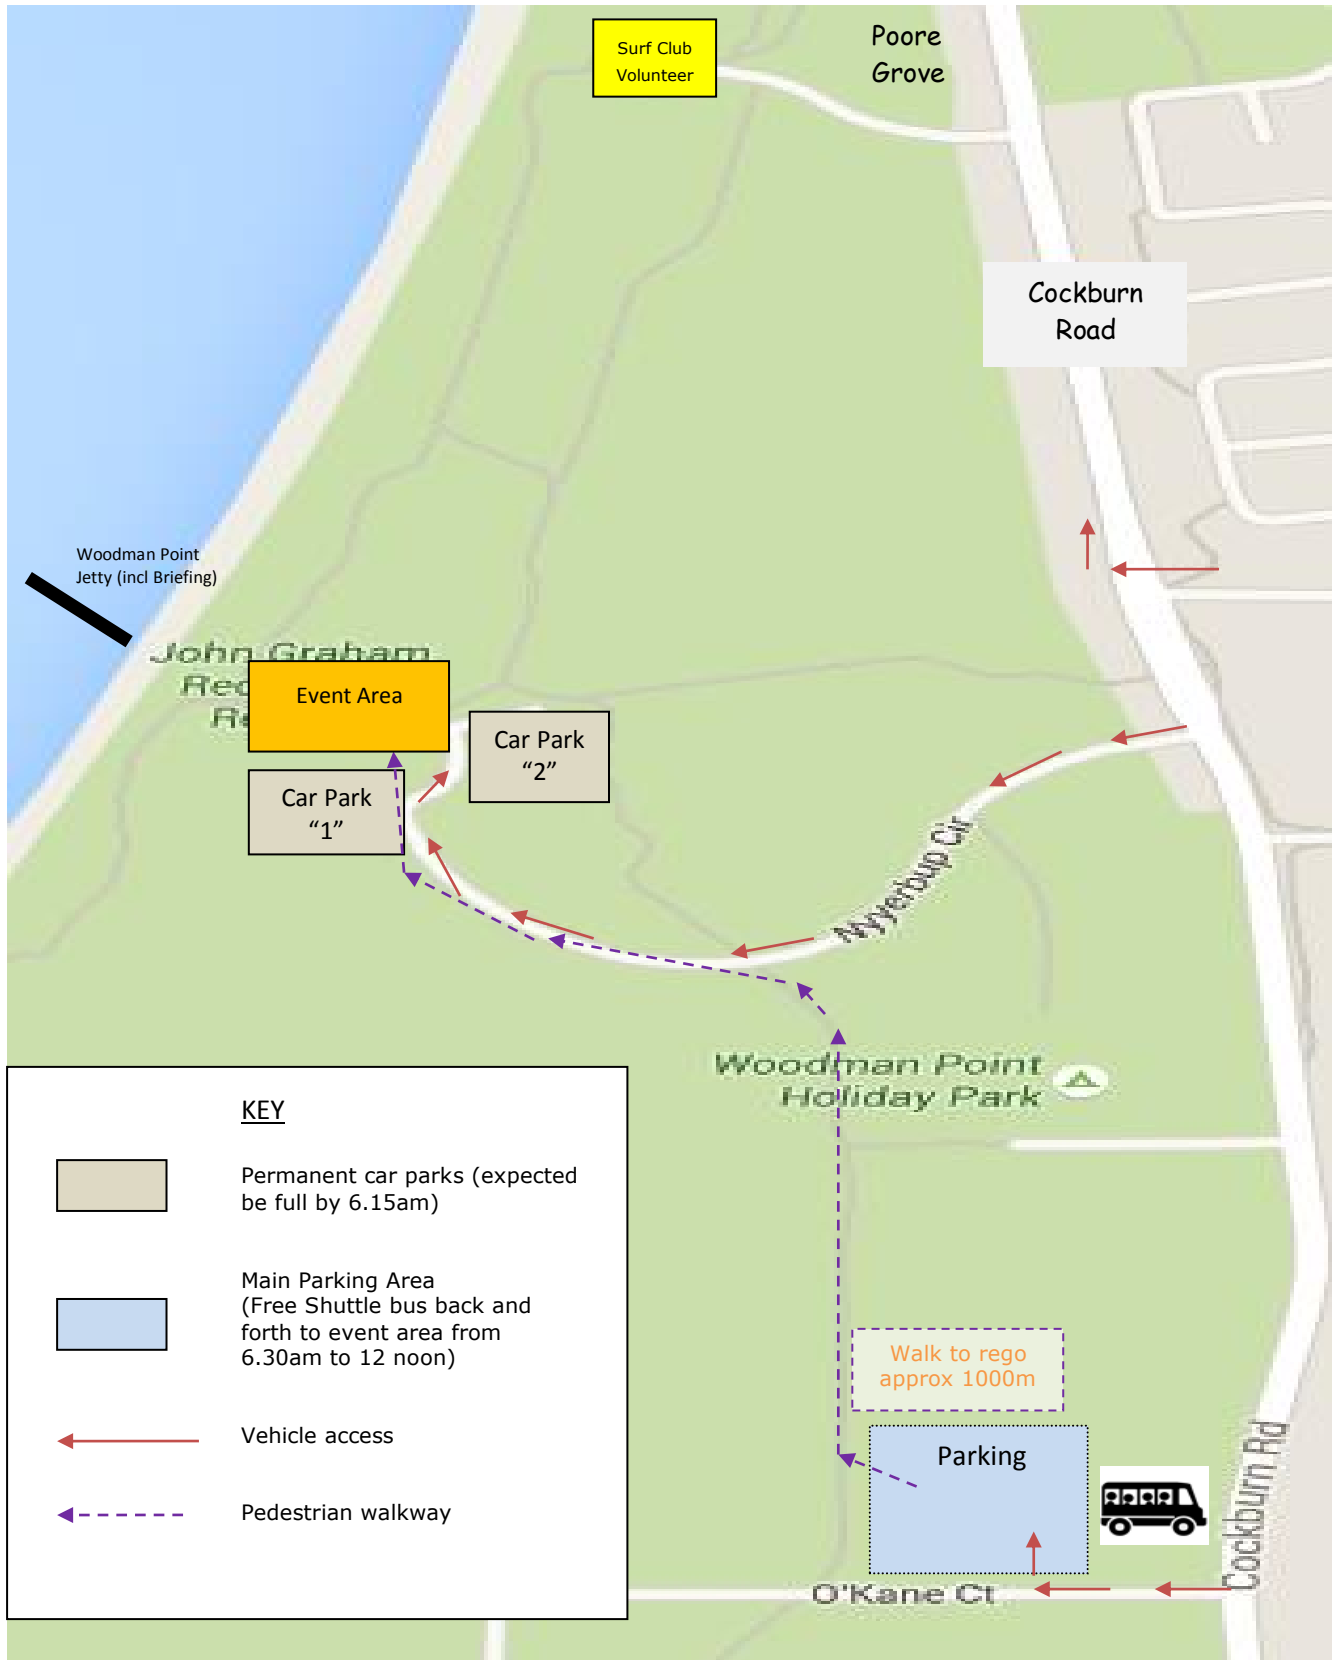

Jetty to Jetty Swim  
12:03:17

# JETTY TO JETTY SWIM - EVENT DAY PARKING

Please arrive early to avoid delays

**Notes:**

- 1) Shuttle bus will transfer people from car park 3 (O'Kane Court) to and from event from 6.30am through to 12 noon.
- 2) Absolutely NO parking along Nyyerbut Circle (allow bus access in and out) Rangers patrolling and issuing infringements on the day.
- 3) Pedestrians should allow 15 minutes to walk from car park #3 to event – it is a lovely walk.