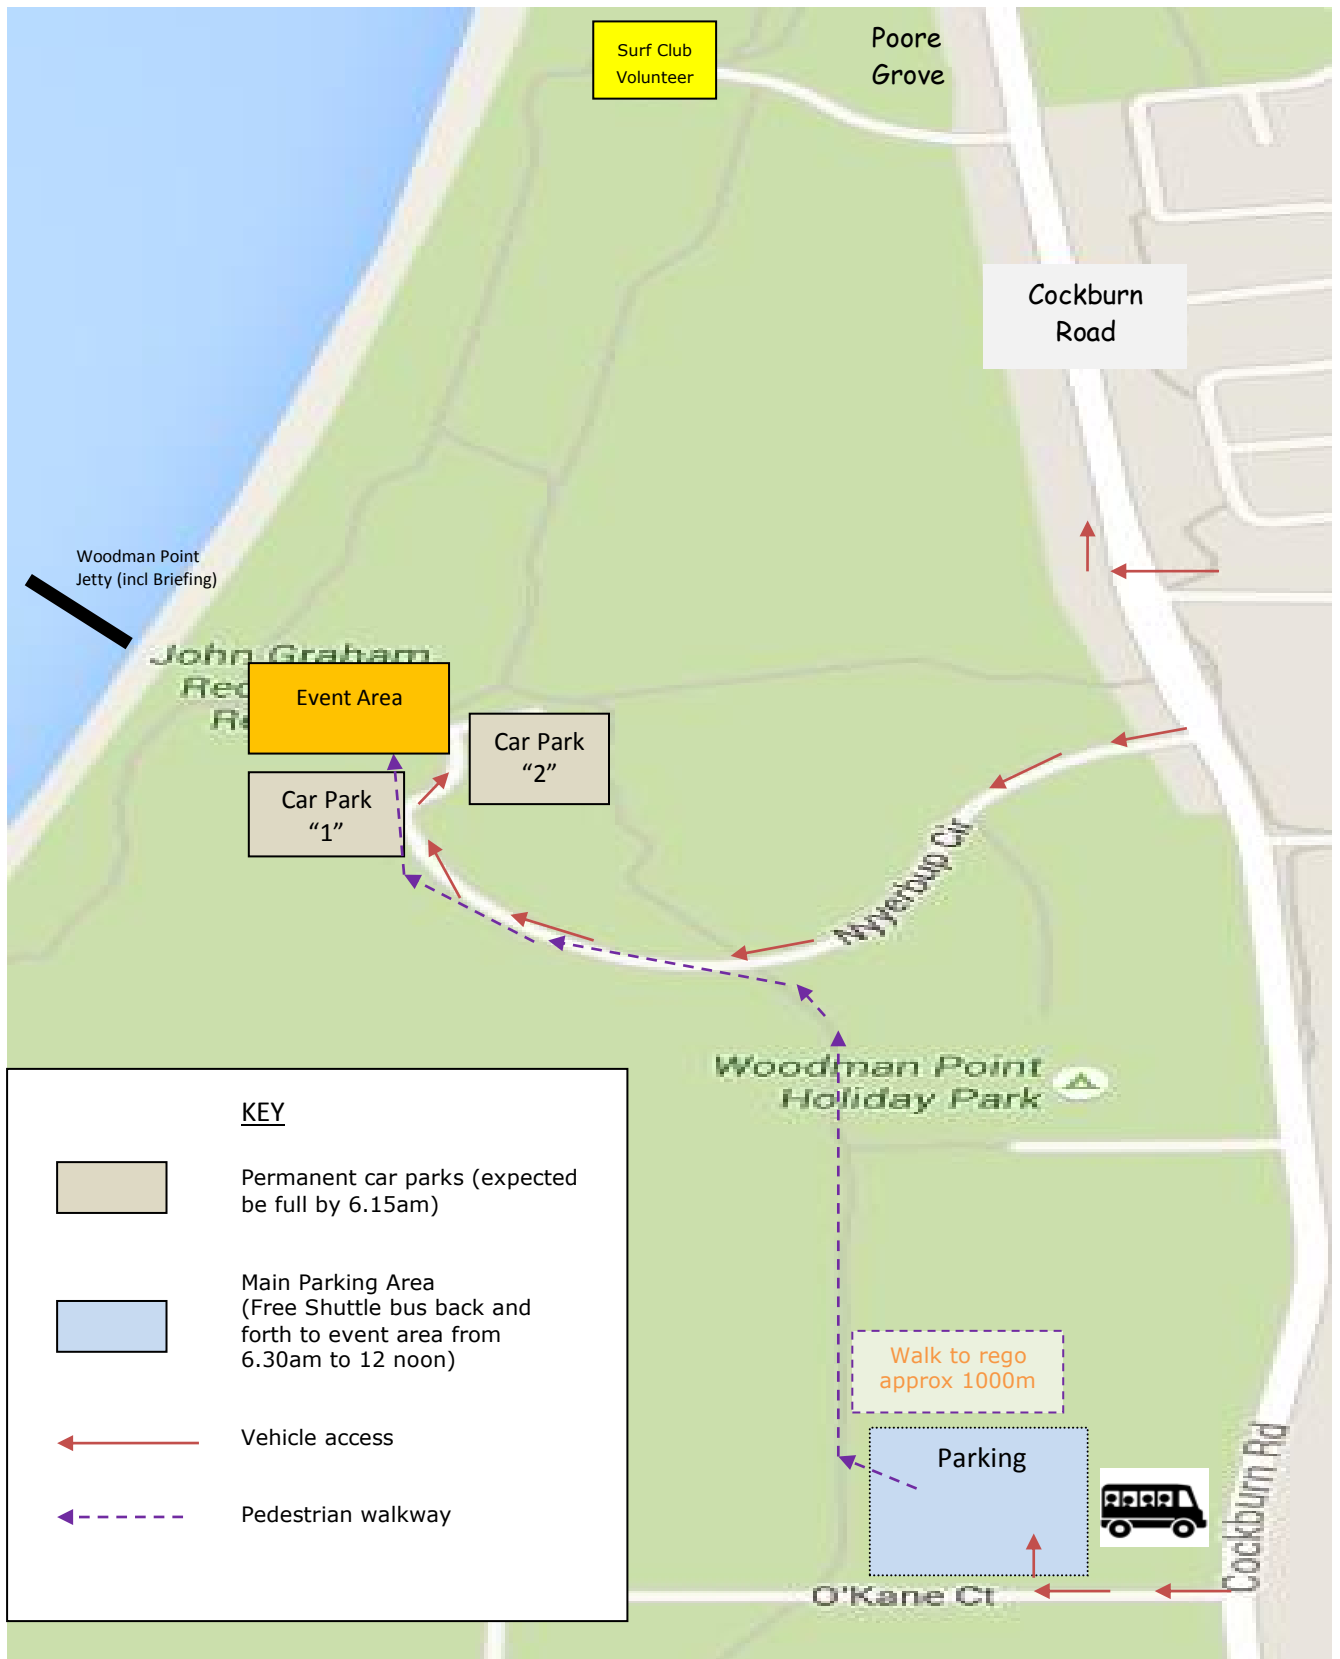

Jetty to Jetty Swim
12:03:17

JETTY TO JETTY SWIM - EVENT DAY PARKING

Please arrive early to avoid delays

Notes:

- 1) Shuttle bus will transfer people from car park 3 (O'Kane Court) to and from event from 6.30am through to 12 noon.
- 2) Absolutely NO parking along Nyyerbut Circle (allow bus access in and out) Rangers patrolling and issuing infringements on the day.
- 3) Pedestrians should allow 15 minutes to walk from car park #3 to event – it is a lovely walk.