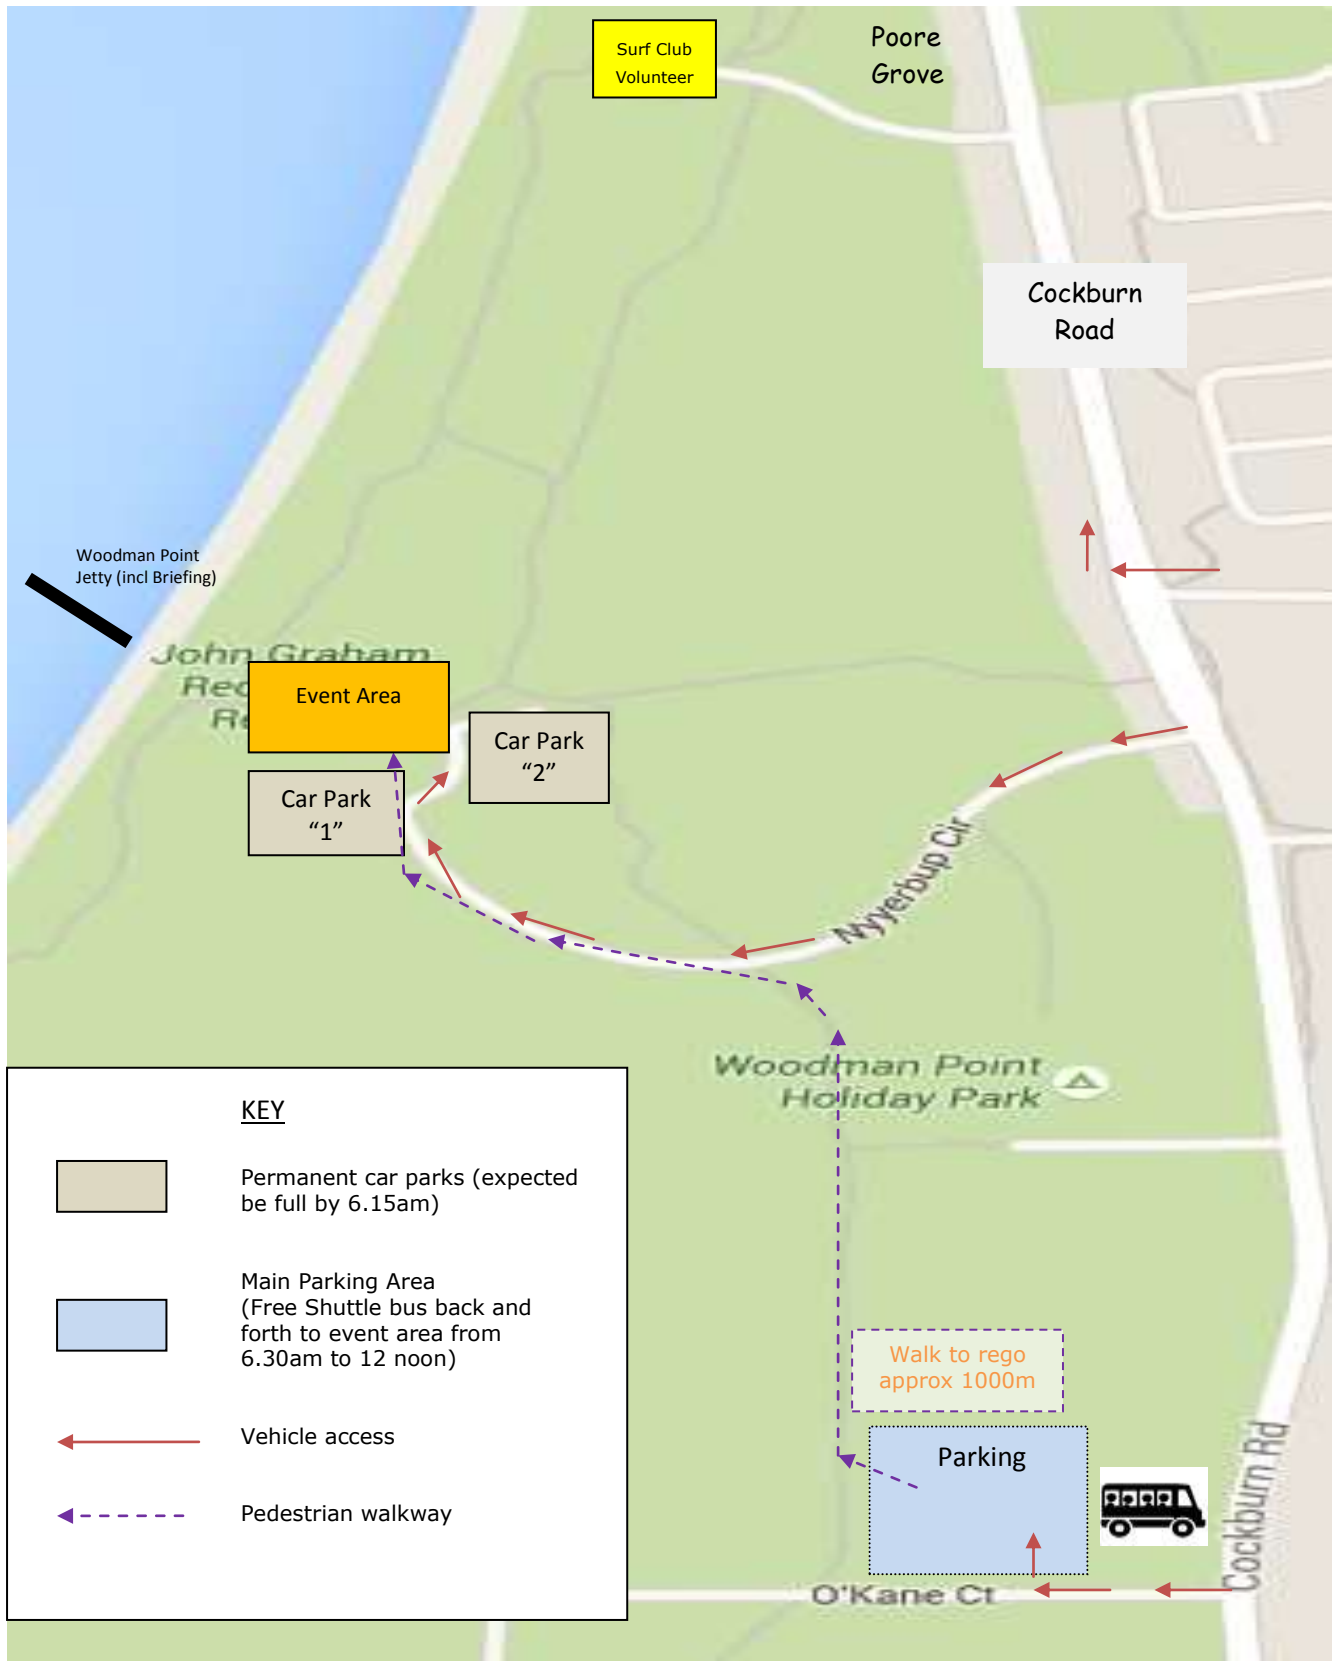

JETTY TO JETTY SWIM - EVENT DAY PARKING

Please arrive early to avoid delays

Notes:

- 1) Shuttle bus will transfer people from car park 3 (O'Kane Court) to and from event from 6.30am through to 12 noon.
- 2) Absolutely NO parking along Nyyerbup Circle (allow bus access in and out) Rangers patrolling and issuing infringements on the day.
- 3) Pedestrians should allow 15 minutes to walk from car park #3 to event – it is a lovely walk.